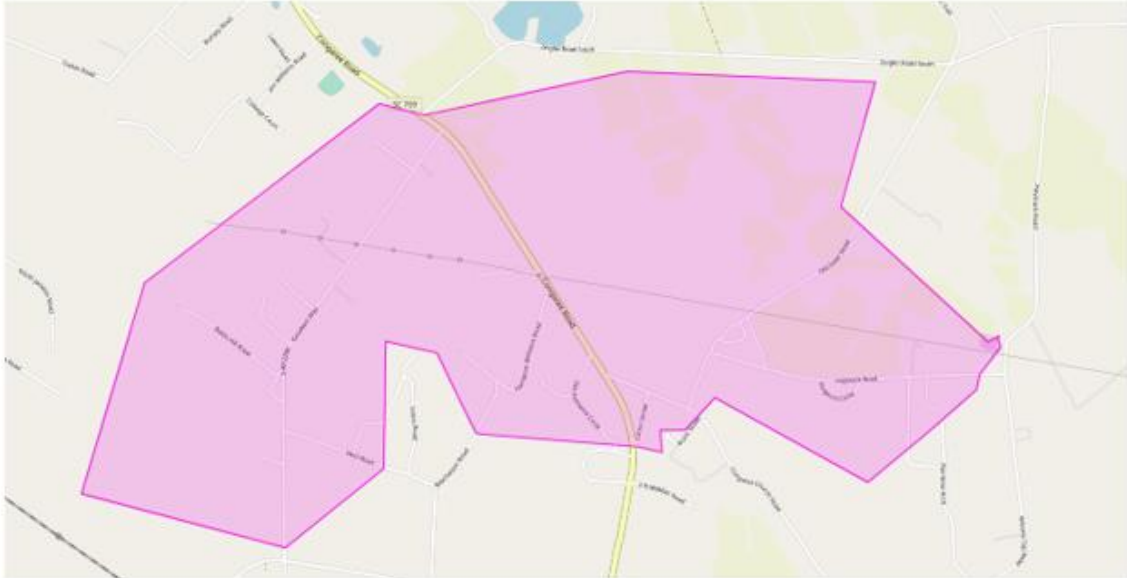

Big T's Feeder

ARANT ST
CARTIN ST
CONGAREE RD
GOODWIN WAY
HAMPTON WILLIAMS RD
HAYSTACK RD
HUGUENIN CIR.

LAKIN RD
OLD CONGAREE RUN
OLD PALMETTO CIR
TALLY ADAMS RD
TUCKER RD
VERO RD
WEBBER SUMTER RD