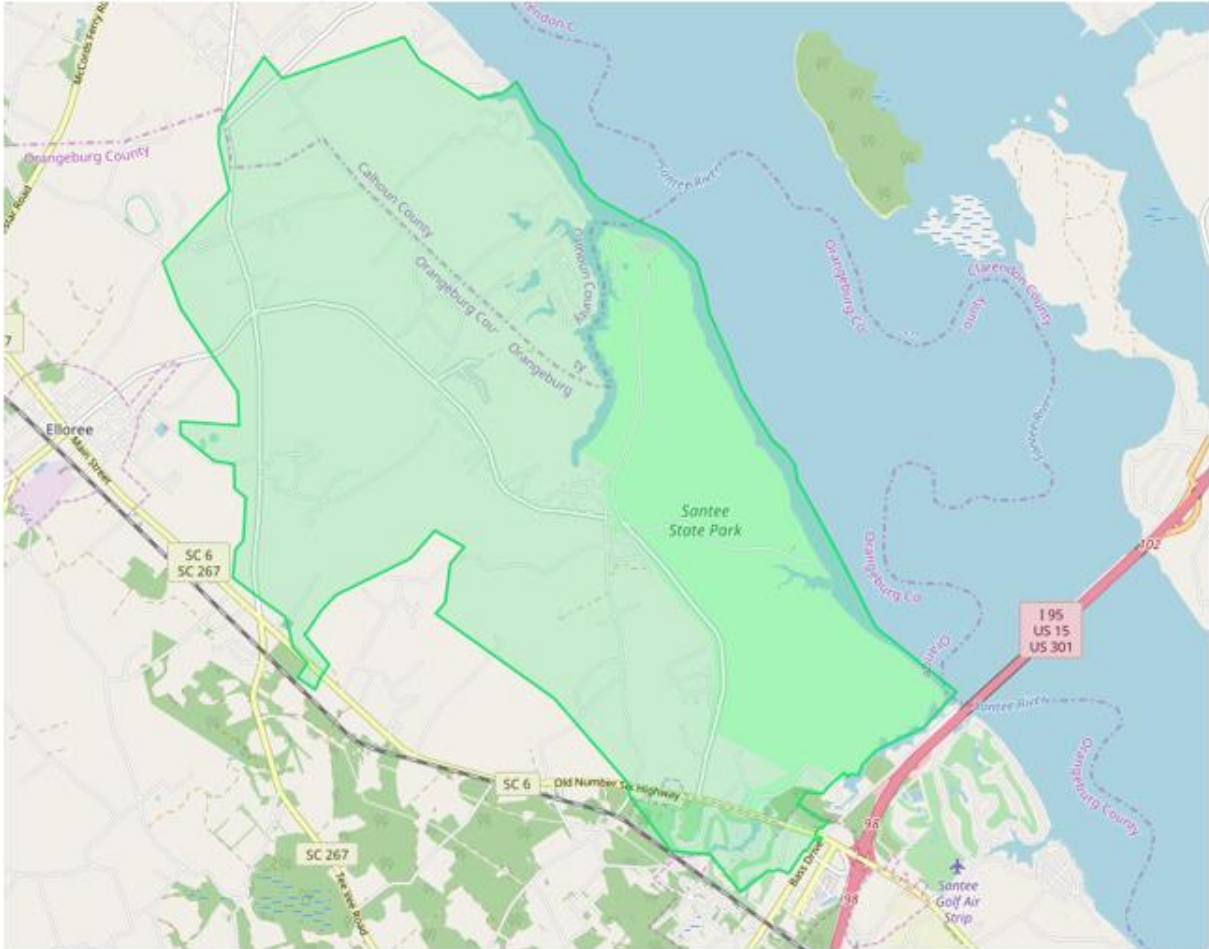

State Park Feeder

Beckett Dr.	Heatley's End Rd.	Poplar Landing Ln.	Whispering Pine Ln.
Brass Lantern	Hickory Landing	Prairie Ln.	Wild Wood Ln.
BreezeWood Ct.	Hunters Path.	Quail Hollow Ln.	Yenny Ln.
Camp Daniels	Lake Marion Dr.	Race Track Rd.	
Canebrake	Licorice Ln.	Randazzo Dr.	
Cleveland St. (State Park side)	Mallard. Ln.	Red Cypress Landing	
Coveside Cir.	Marion Dr.	Red Cypress Landing	
Cream Puff	Moultrie Dr.	Sanoree Dr.	
Dabbler Ct.	Nance Dr.	Santee Lakes Ct.	
Deer Trail Dr.	Old River Rd.	Santee State Park	
Demo Ln.	Park Ridge	Sorin Cr.	
Eaglet Ln.	P Partridge Run Rd.	Tarpon Cr.	
Elaine Rd.	Pinewood Dr.	Tee Vee Rd.	
Griffith Ln.	Ponderosa Path	Thompson Trl.	
	Poplar Creek Dr.	Thunder Cir	
	Parklane Dr.	Twisted Oak Trl