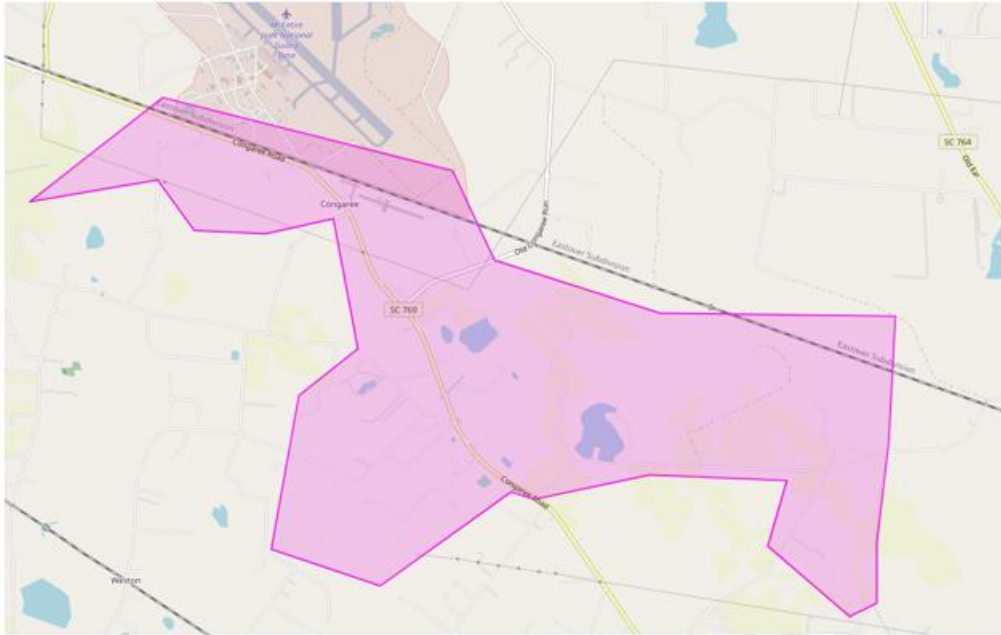

EASTOVER SUBSTATION

Steel Mill Feeder

ADAM JACKSON RUN CABIN CREEK RD CONGAREE RD CORNELL ADAMS RUN COTTAGE CT DRAYTON FLEMMING RD ELM SAVANNAH RD GOODWIN WAY HAYSTACK RD	JEFF ALLEN RD JIM WILLIAMS RD LAKIN RD OLD CONGAREE RUN OLD ISAAC RD OLD PALMETTO CIR TALLY ADAMS RD TUCKER RD ZEIGLER RD