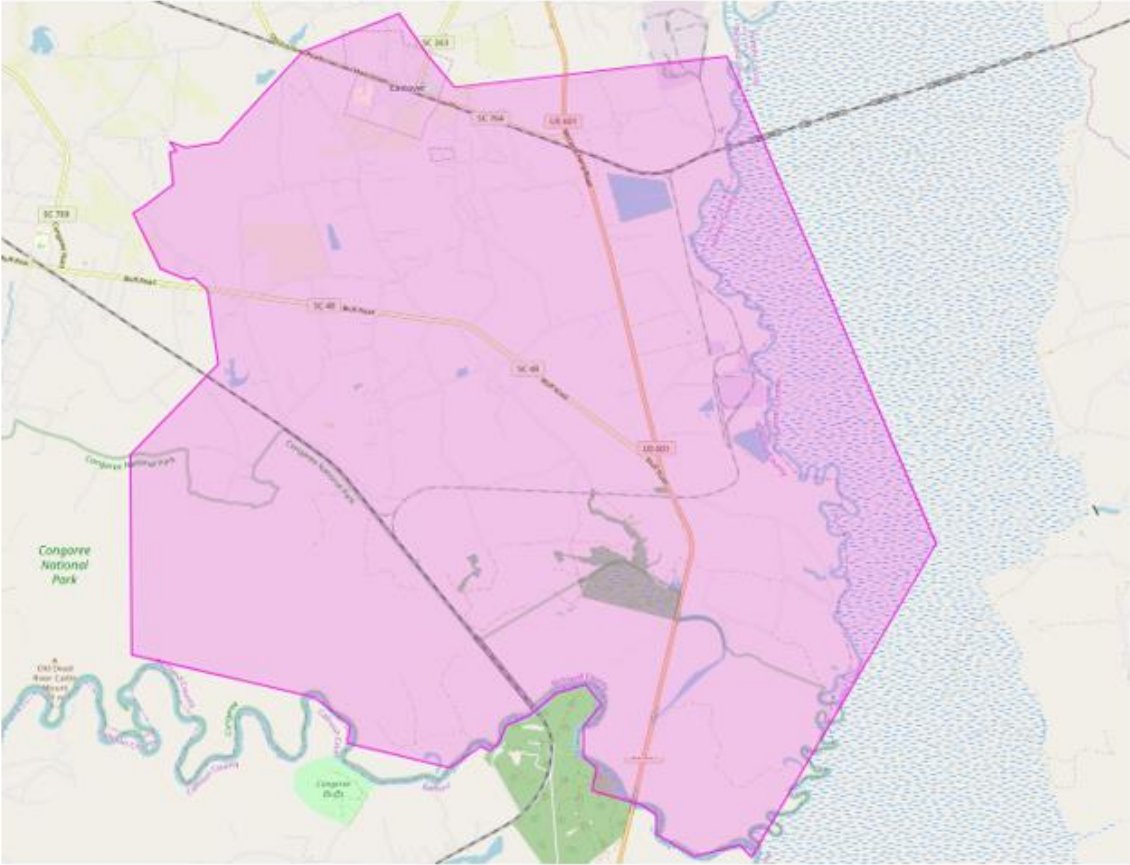

Wateree Feeder

ADAMS SCOTT RD ALICE JOHNSON RD BLUFF RD CONGAREE CHURCH RD. FORK CHURCH RD GEORGE WILSON BLVD. GODSPEED RD GRIFFIN CREEK RD HALLWOOD RD HARRY GREEN RD HAYSTACK RD JEANNIE COLLINS RD	KATEKA RD KINGVILLE RD. KIRK RD PETER SEYMORE RD. PLEASANT GROVE POULTRY LN PRINGLEWOOD RD SANDSTONE RD SCOTTY CIR TUCKER TOWN CT. VIRGINIA BYRD RD WEBBROOK RD